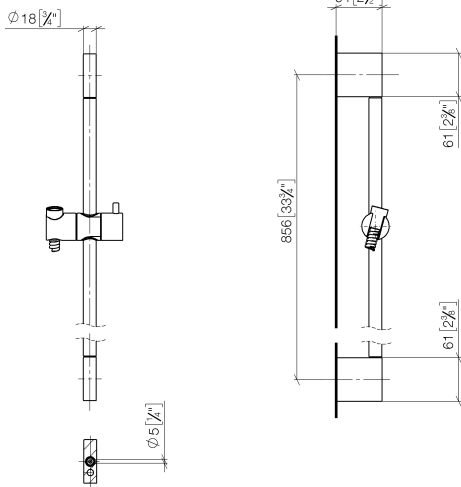

ST 050 203 2979

mm [inches]

Certificates

WRAS_2009048. ACS_20 ACC LY 738.