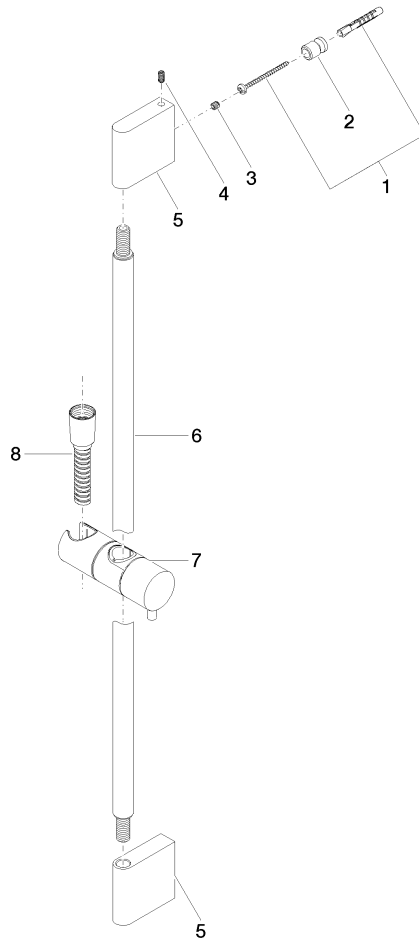

Shower set - Brushed Durabronz (23kt Gold)

ST 050 203 2979

Fits: IMO, LISSÉ, META

- slide bar
- Pipe diameter 18 mm
- gauge 853 mm
- metal shower hose 1750mm with integrated anti-twist protection
- shower hose connector 3/8"
- Three or five settings: COMPACT RAIN, COMPACT SOFT FLOW, COMPACT AQUAPRESSURE FLOW, max. flow rate 6.8 l/min (at 3 bar)
- Function from: 6 l/min
- spray head Ø 100mm
- This product can help a building meet the requirements of Green Building Rating Systems, e.g. LEED®, BREEAM®, DGNB

Shower set - Brushed Durabronze (23kt Gold)

IMO

ST 050 203 2979

Fits: IMO, LULU, MEM, TARA, CL.1, LISSÉ, VAIA, META, CYO

- slide bar
- Pipe diameter 18 mm
- gauge 853 mm
- metal shower hose 1750mm with integrated anti-twist protection
- shower hose connector 3/8"

Required miscellaneous

	Hand shower FlowReduce - Brushed Durabronze (23kt Gold)	28 016 979-28 0010
--	--	--------------------

ST 050 203 2979

mm [inches]

Certificates

WRAS_2009048. ACS_20 ACC LY 738.

ST 050 203 2979

Spare parts list

No.	Item Number	Name	Quantity used	Delivery time
1	05 17 20 726 02 90	fixing set	2	2
2	08 17 20 726 90	holder	2	2
3	09 31 11 049 90	pin	2	2
4	04 31 11 113 00 90	pin	2	2
5	08 17 97 054-28	holder	2	20
6	90 28 22 597 00-28	holder	1	-
Spare part can no longer be ordered, please order the replacement item				
7	12 580 970-28	Slide unit - Brushed Durabron (23kt Gold)	1	20
8	28 322 970-28	Metal shower hose 1/2" x 3/8" x 1750 mm - Brushed Durabron (23kt Gold)	1	20