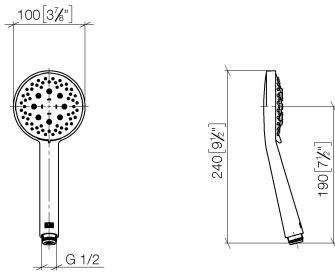

Shower set - Brushed Durabronz (23kt Gold)

ST 050 203 2979

Fits: IMO, LISSÉ, META

- slide bar
- Pipe diameter 18 mm
- gauge 853 mm
- metal shower hose 1750mm with integrated anti-twist protection
- shower hose connector 3/8"
- Three or five settings: COMPACT RAIN, COMPACT SOFT FLOW, COMPACT AQUAPRESSURE FLOW, max. flow rate 6.8 l/min (at 3 bar)
- Function from: 6 l/min
- spray head Ø 100mm
- This product can help a building meet the requirements of Green Building Rating Systems, e.g. LEED®, BREEAM®, DGNB

Shower set - Brushed Durabronze (23kt Gold)

IMO

ST 050 203 2979

Fits: IMO, LULU, MEM, TARA, CL.1, LISSÉ, VAIA, META, CYO

- slide bar
- Pipe diameter 18 mm
- gauge 853 mm
- metal shower hose 1750mm with integrated anti-twist protection
- shower hose connector 3/8"

Spare parts list

No.	Item Number	Name	Quantity used	Delivery time
1	05 17 20 726 02 90	fixing set	2	2
2	08 17 20 726 90	holder	2	2
3	09 31 11 049 90	pin	2	2
4	04 31 11 113 00 90	pin	2	2
5	08 17 97 054-28	holder	2	20
6	90 28 22 597 00-28	holder	1	-
Spare part can no longer be ordered, please order the replacement item				
7	12 580 970-28	Slide unit - Brushed Durabron (23kt Gold)	1	20
8	28 322 970-28	Metal shower hose 1/2" x 3/8" x 1750 mm - Brushed Durabron (23kt Gold)	1	20

ST 050 203 2979

ST 050 203 2979

mm [inches]

Flow rate chart

Certificates

LGA_29984.

Spare parts list

No.	Item Number	Name	Quantity used	Delivery time
1	09 23 01 039 90	sieve	1	2